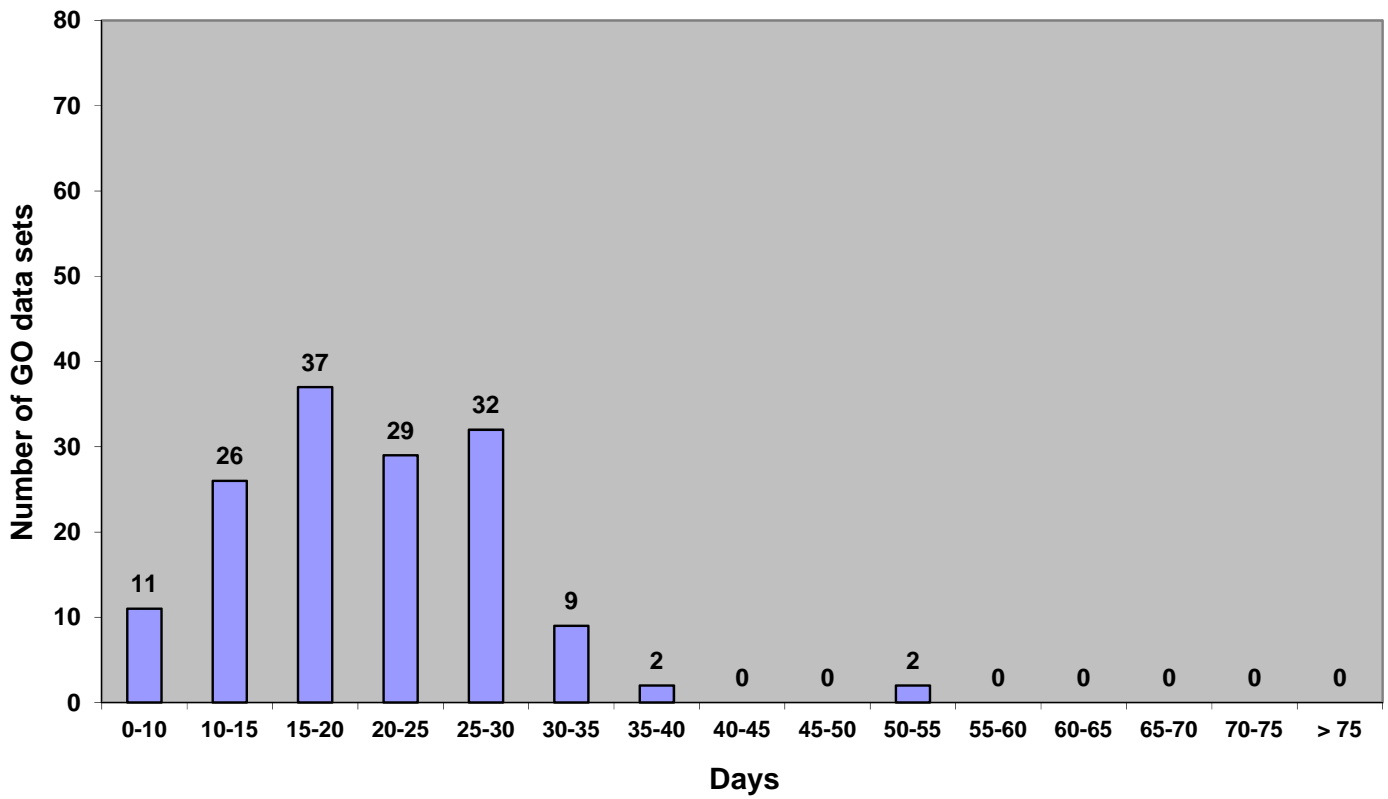

### Turn-around time between data acquisition and data notification to GO (PIPE) as of 30-Jun-2016

### Percentage