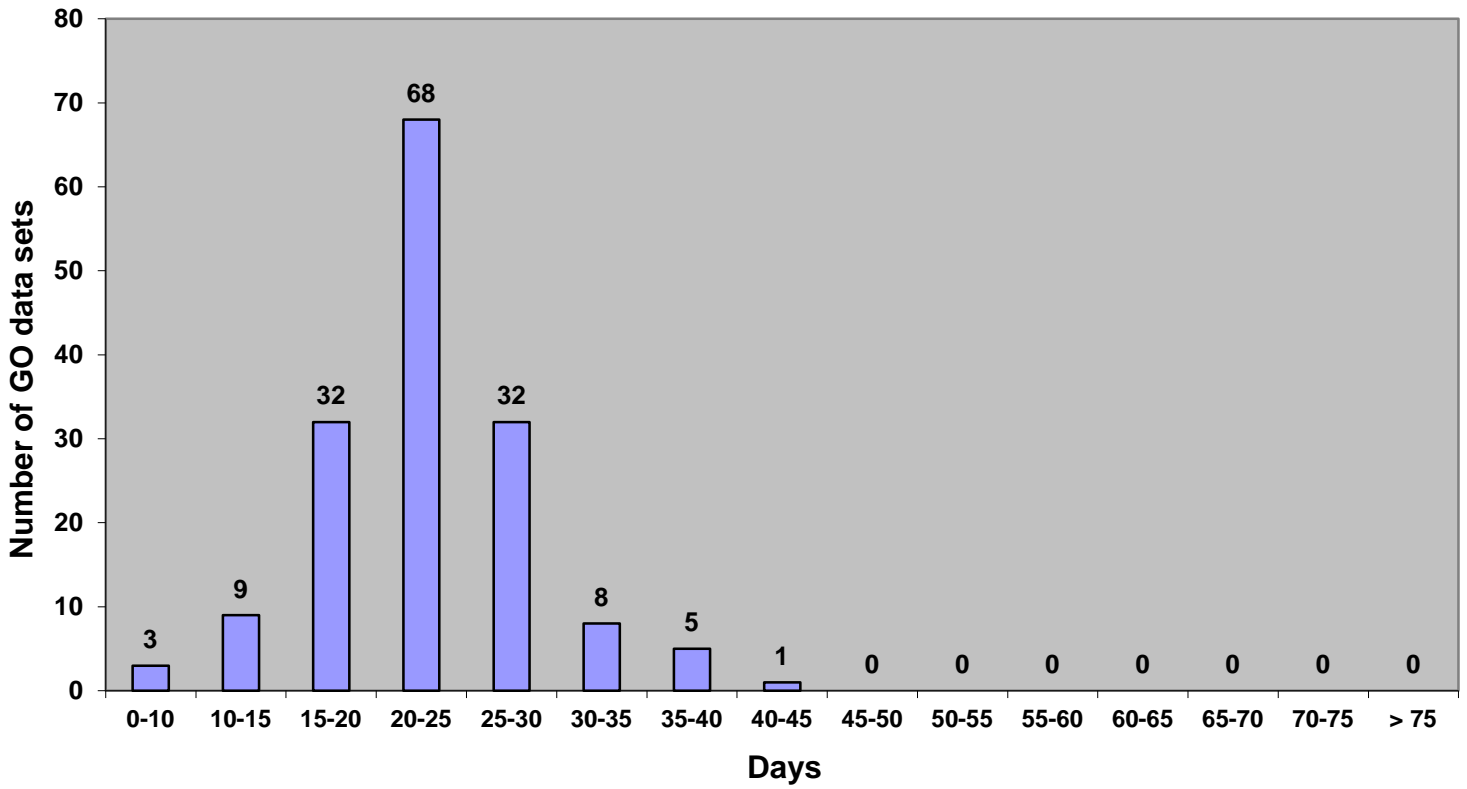

Turn-around time between data acquisition and data notification to GO (PIPE) as of 30-Jun-2017

Percentage