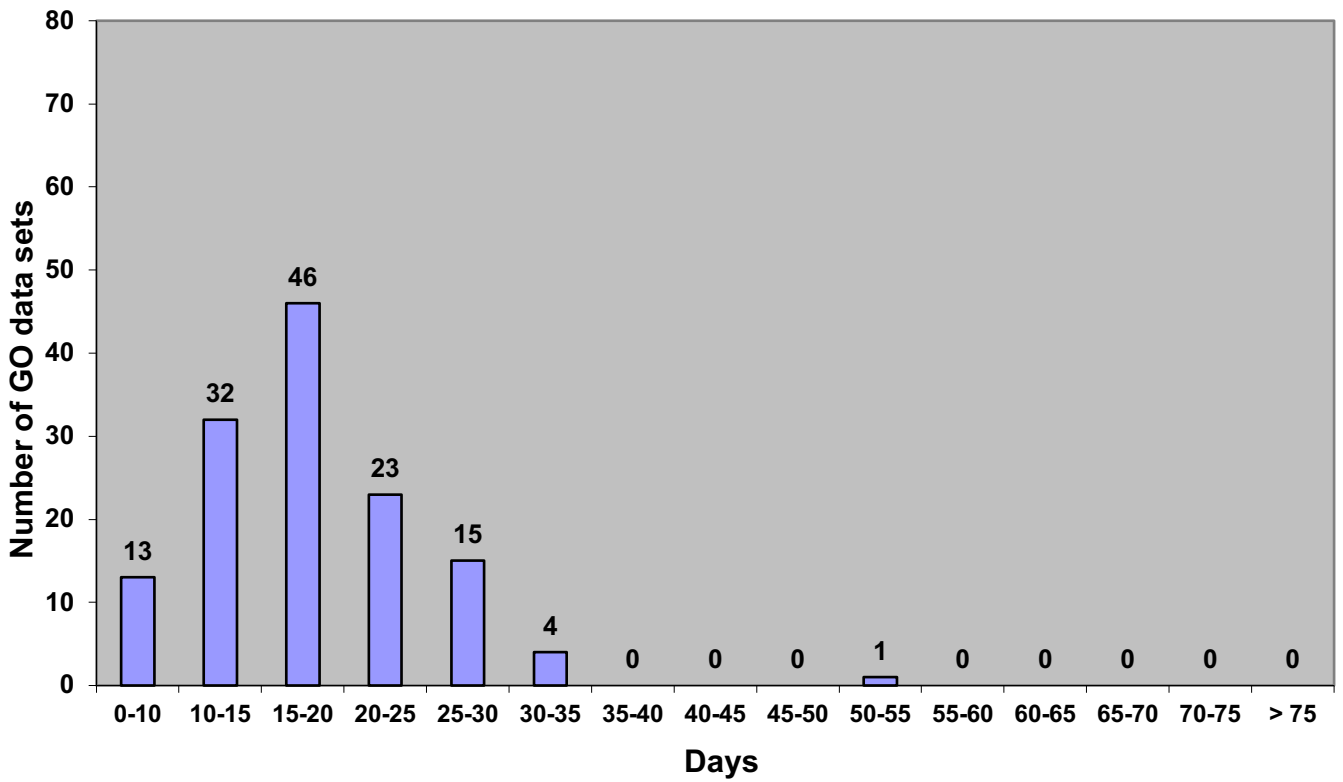

Turn-around time between data acquisition and data notification to GO (PIPE) as of 31-Dec-2023

Percentage