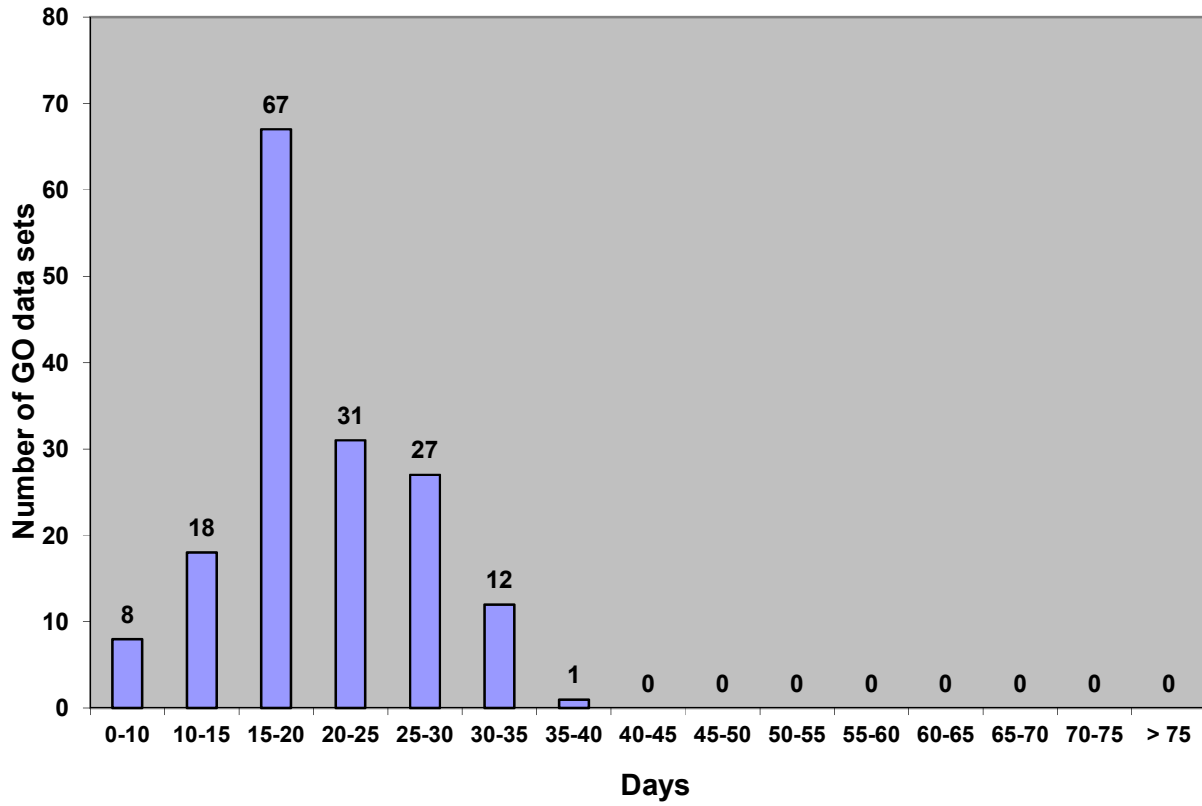

### Turn-around time between data acquisition and data notification to GO (PIPE) as of 01-Oct-2019

### Percentage