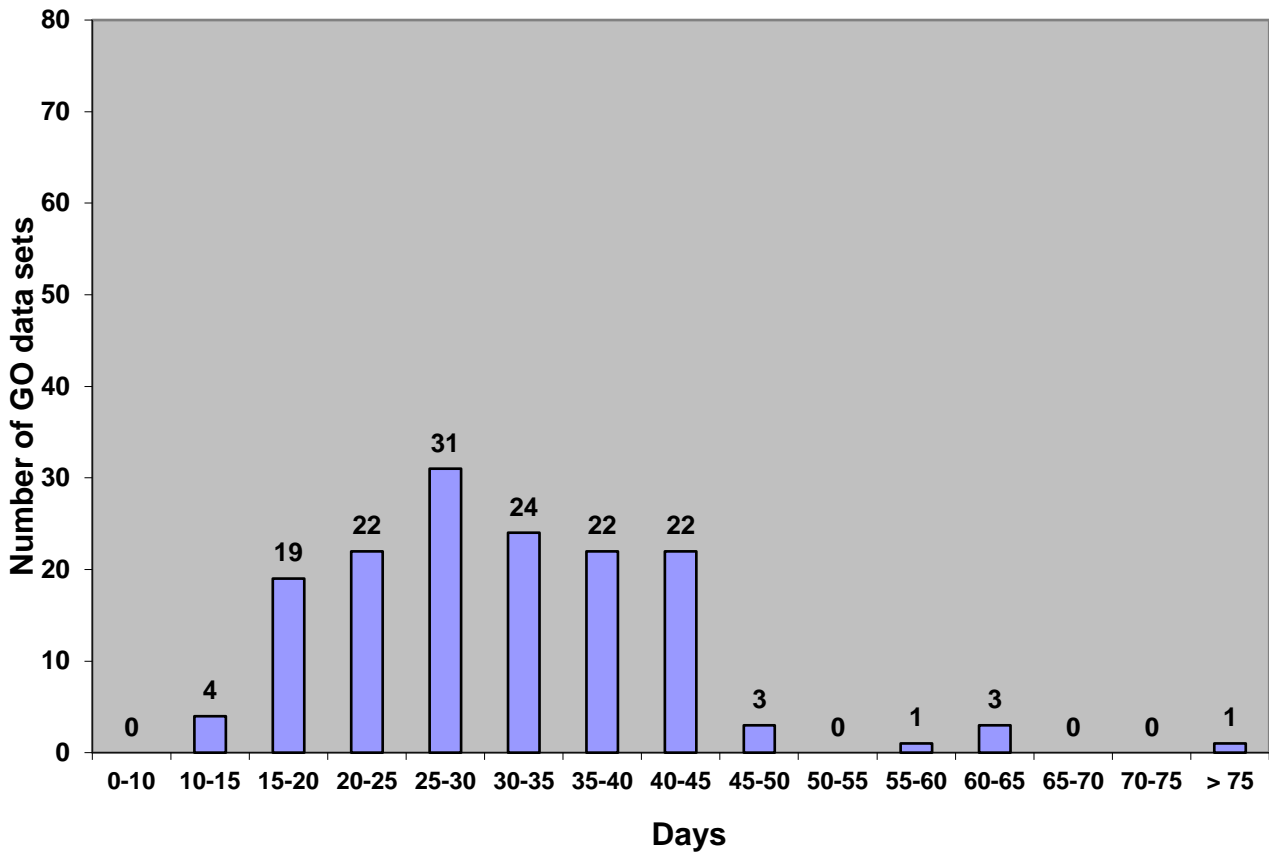

Turn-around time between data acquisition and data notification to GO (PIPE) as of 31-Dec-2019

Percentage