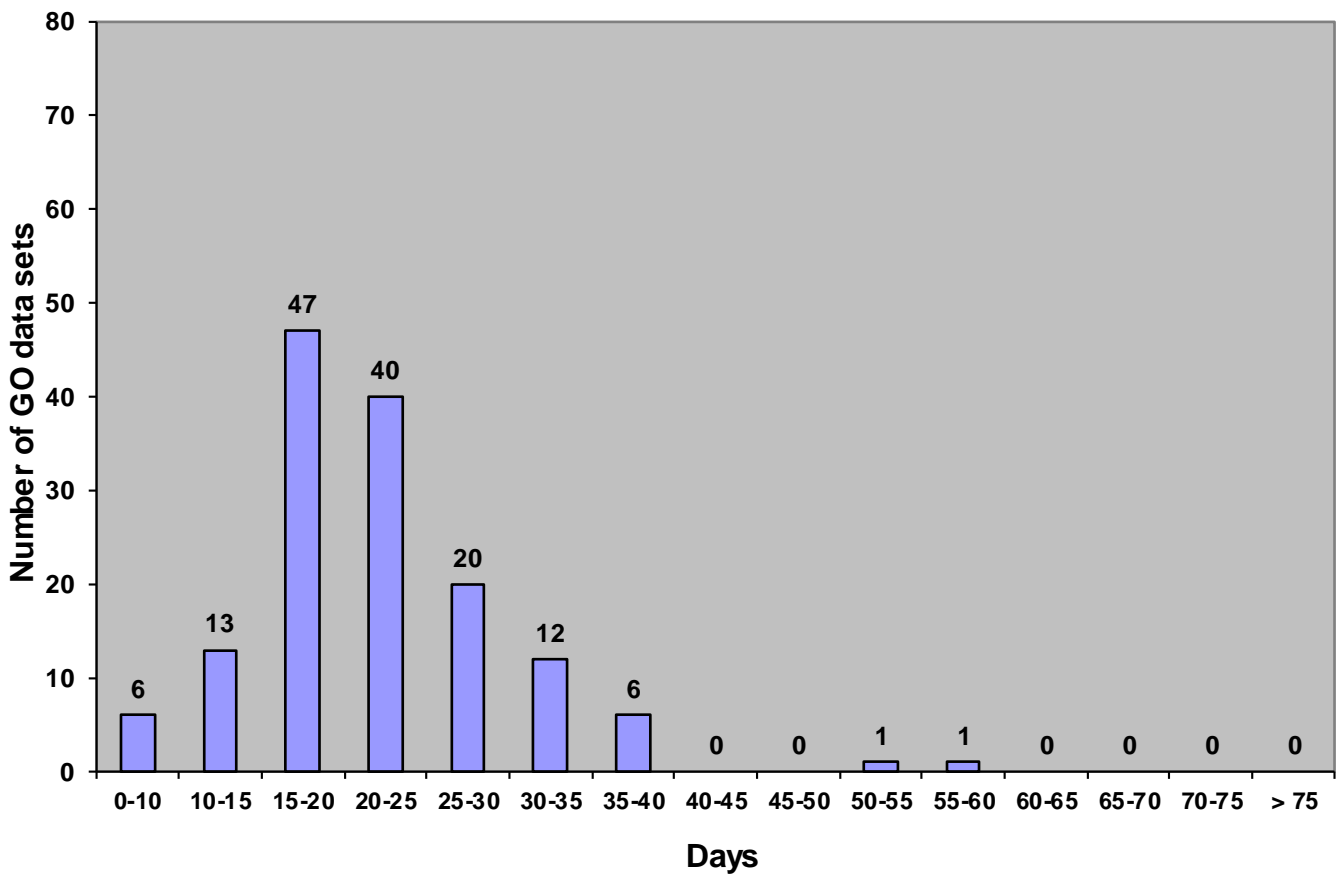

Turn-around time between data acquisition and data notification to GO (PIPE) as of 31-Dec-2020

Percentage