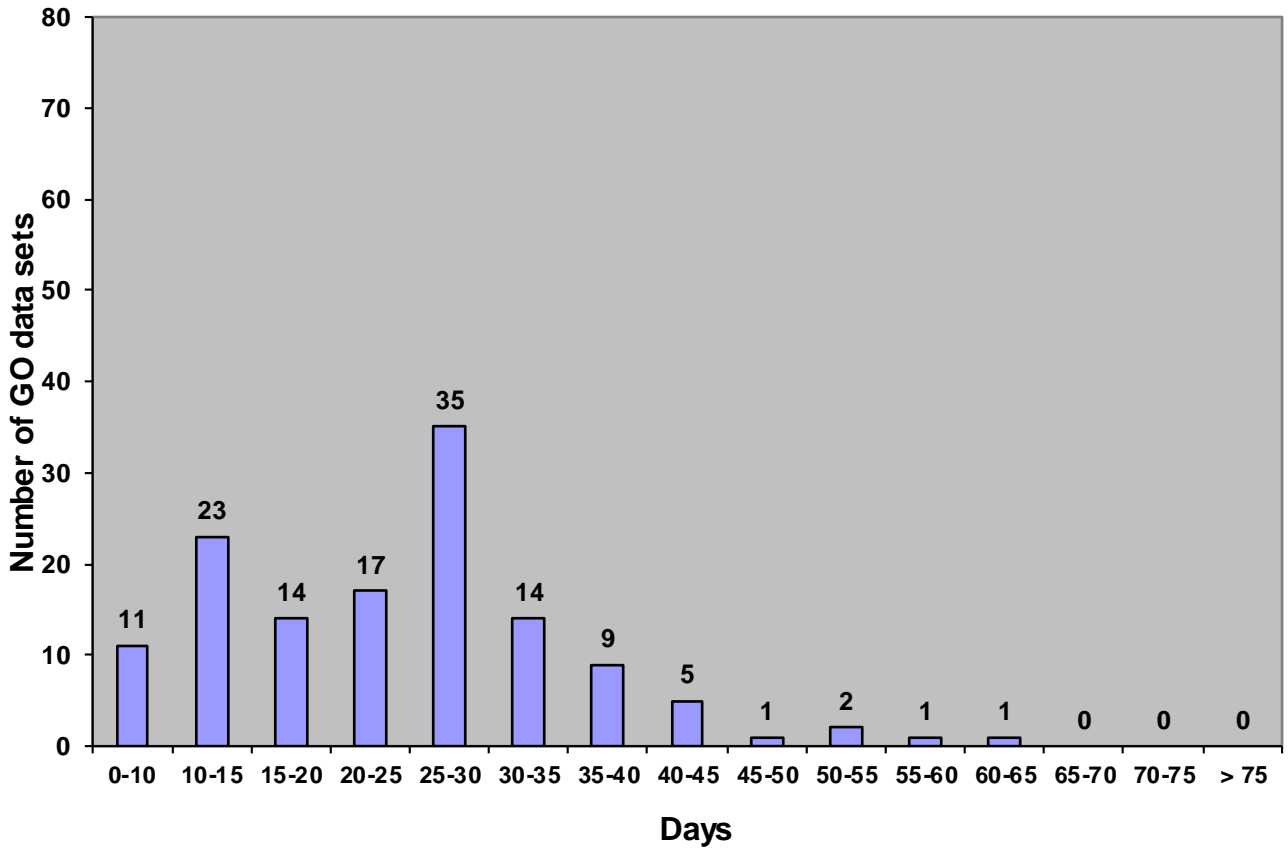

### Turn-around time between data acquisition and data notification to GO (PIPE) as of 30-Jun-2021

### Percentage