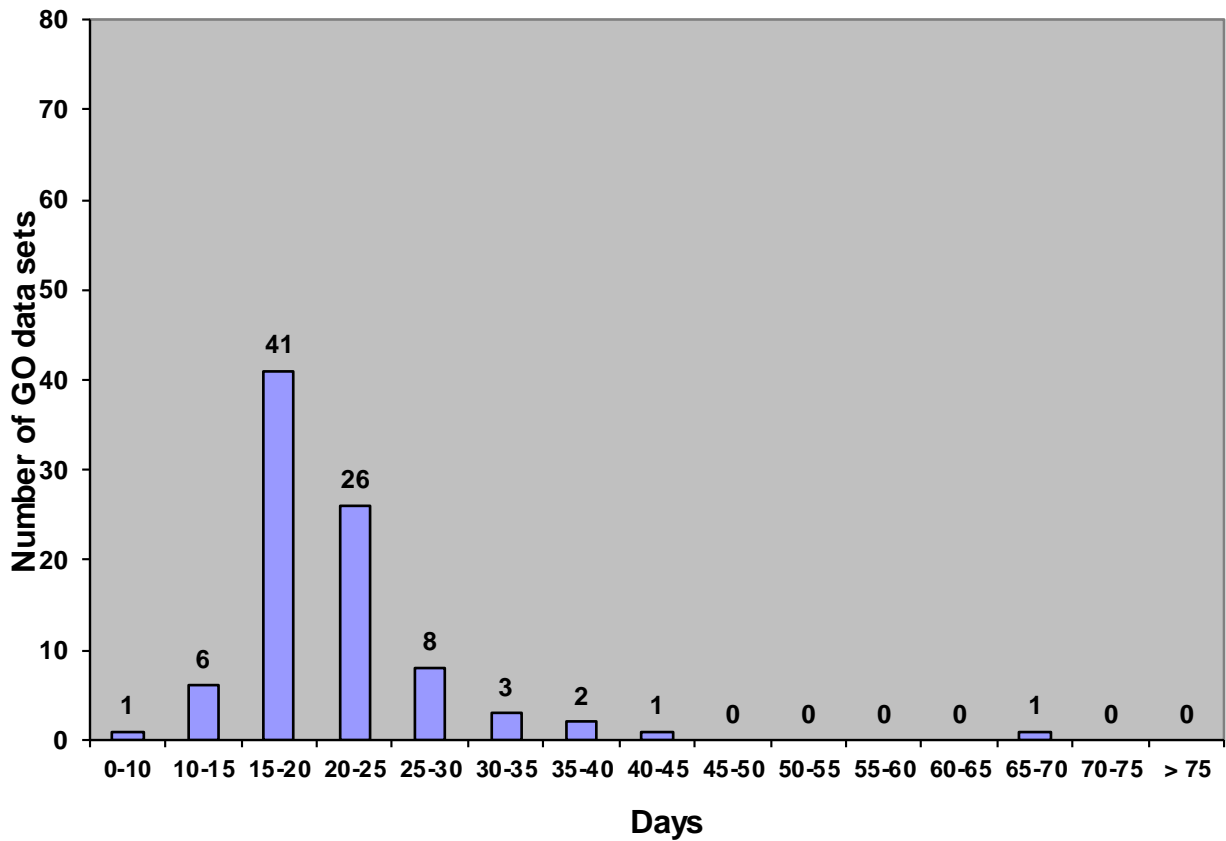

Turn-around time between data acquisition and data notification to GO (PIPE) as of 31-Dec-2021

Percentage