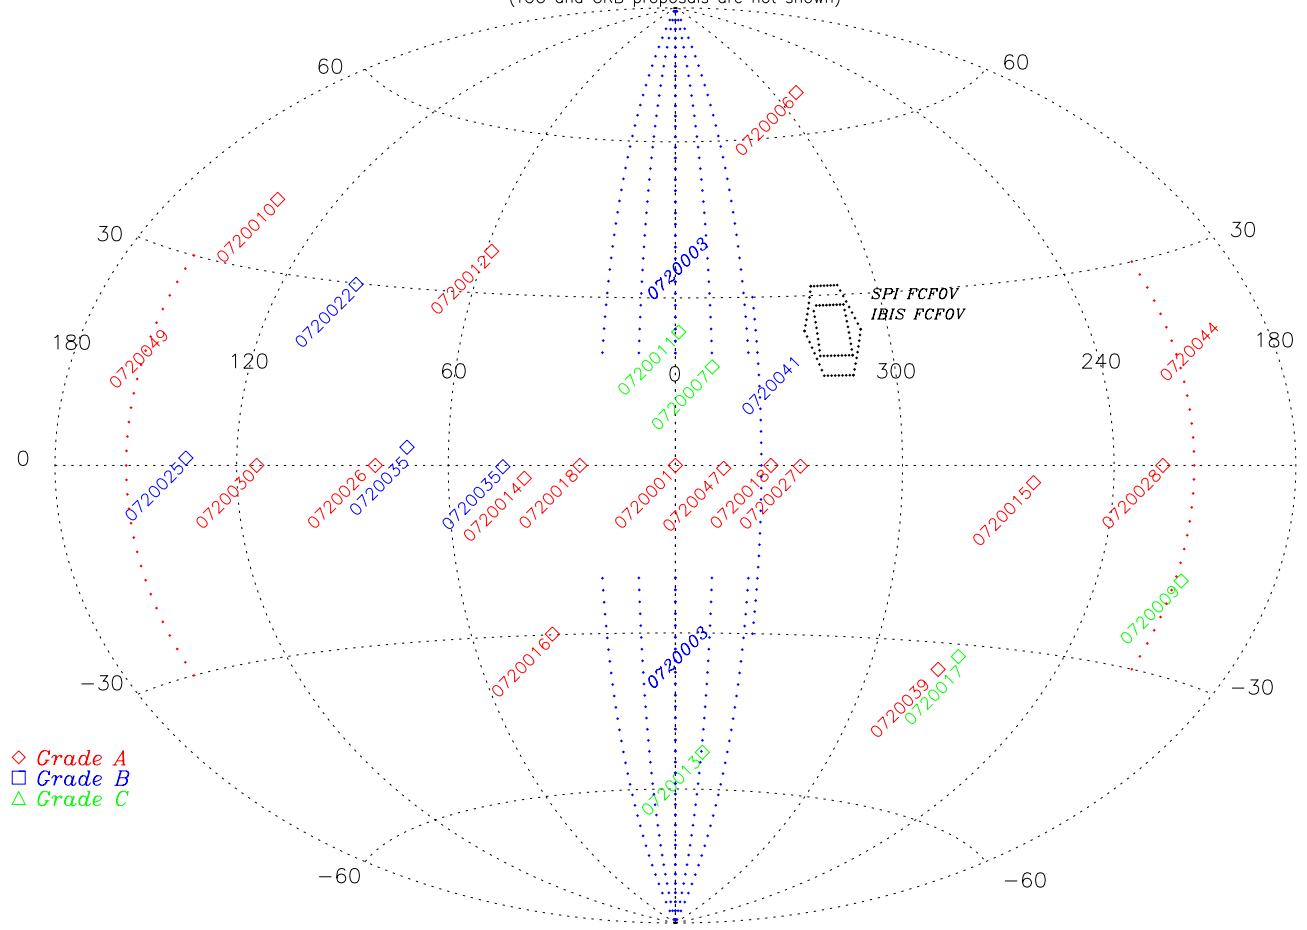

Submitted INTEGRAL AO-7 observations
 (TOO and GRB proposals are not shown)

- ◇ Grade A
- Grade B
- △ Grade C